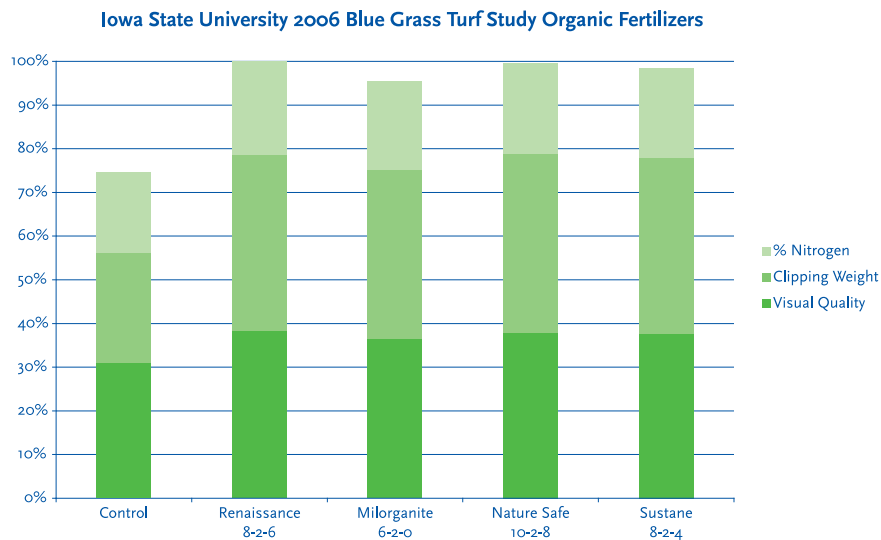

Nutrient Source / Function (N - P - K):

Nitrogen (N)

All water insoluble nitrogen (WIN) promotes vigorous leaf and stem growth, essential to chlorophyll production – gives lush, green color.

Phosphorous (P)

Stimulates early root development, promotes continued root development and supports cell division and growth.

Potassium (K)

Vital in chlorophyll, starch and protein production, water regulation and turf respiration. Good K nutrition is linked to improved stress tolerance brought on by drought, cold winters, or wear.

Nutrient Source: Soybean meal, Feather meal, Bone meal, and Potassium Sulfate
 Micro Nutrients (all less than 1%): Sulfur, Calcium, Magnesium, Iron, Chloride, Zinc, Copper, Manganese

Product Research:

PJC's Renaissance All Natural Fertilizers have been aggressively tested in independent studies at Iowa State University to ensure product performance. These tests have been conducted on plots of Kentucky bluegrass. Visual Quality ratings are based on color, density and overall appearance, while clipping weight and % Nitrogen provide a more objective measure of turf response to the application of fertilizer. Below are the most recent results showing the superior product performance of Renaissance Fertilizers.

Conclusion:

Since 1995 Renaissance has been tested against various experimental fertilizer products proposed for marketing, commercial synthetic fertilizers, as well as, against a number of industry standard organic fertilizers. Renaissance has consistently demonstrated over the years, under various weather conditions, that it continues to provide superior product performance.